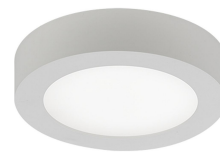

# Glamox D35-S180 Downlight, 745 lm, 4000 K, DALI-dimmbar

<b>Item no.</b>	<b>GL-D35530603</b>	<b>Manufacturer</b>	<b>Glamox</b>
<b>Manufacturer no.</b>	<b>D35530603</b>	<b>EAN</b>	<b>4741145306034</b>

Glamox D35-S180 downlight - 745 lm, 4000 K, DALI dimmable.

## TECHNICAL DATA

Article authenticity	<b>Original product</b>
Color Temperature	<b>4000K</b>
Condition of article	<b>New</b>
Country of Manufacture	<b>Germany</b>
ESD-Ausführung	<b>TEC</b>
Leistung	<b>7 W</b>
Lichtstrom (Lumen)	<b>700 lm</b>
Schutzart	<b>IP40</b>
Serie	<b>D35-S180</b>
Steuerung / Betriebsgerät	<b>DALI dimmbar</b>
Weight	<b>0.74 kg</b>

## DESCRIPTION

The **Glamox D35-S180** is a professional downlight delivering 745 lm at 4000 K.

- **Luminous flux:** 745 lm
- **Power:** 7 W
- **Colour temperature:** 4000 K
- **Colour rendering:** Ra80
- **IP rating:** IP40

- **Control gear:** DALI dimmable
- **Service life:** 80 000 h
- **Shape:** Rund
- **Material:** Acryl
- **Brand:** Glamox

High-quality Glamox LED lighting for durable, energy-efficient operation.