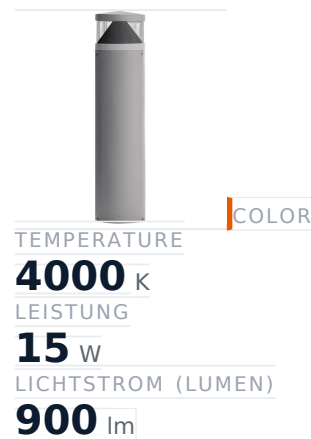

Glamox O35 Außenleuchte, 957 lm, 4000 K, schaltbar

Item no.	GL-5320086-508	Manufacturer	Glamox
Manufacturer no.	5320086-508	EAN	7020940387811

Glamox O35 outdoor luminaire – 957 lm, 4000 K, switchable.

TECHNICAL DATA

Article authenticity	Original product
Color Temperature	4000K
Condition of article	New
Country of Manufacture	Germany
ESD-Ausführung	TEC
Leistung	15 W
Lichtstrom (Lumen)	900 lm
Schutzart	IP65
Serie	O35
Steuerung / Betriebsgerät	Schaltbar (HF)
Weight	6.12 kg

STANDARDS & COMPLIANCE

ESD safe

DESCRIPTION

The **Glamox O35** is a professional outdoor luminaire delivering 957 lm at 4000 K.

- **Luminous flux:** 957 lm
- **Power:** 15 W
- **Colour temperature:** 4000 K
- **Colour rendering:** Ra80
- **IP rating:** IP65

- **Control gear:** switchable
- **Service life:** 50 000 h
- **Shape:** Rund
- **Material:** PC (Polycarbonat)
- **Brand:** Glamox

High-quality Glamox LED lighting for durable, energy-efficient operation.