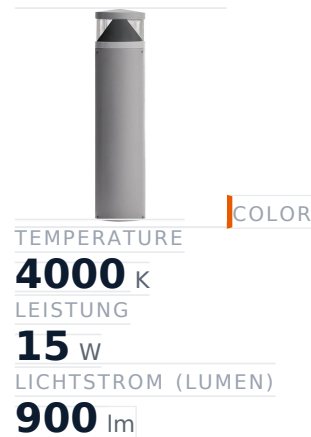

Glamox O35 Außenleuchte, 957 lm, 4000 K, schaltbar

| | | | |
|-------------------------|----------------|---------------------|---------------|
| Item no. | GL-5320084-508 | Manufacturer | Glamox |
| Manufacturer no. | 5320084-508 | EAN | 7020940387804 |

Glamox O35 outdoor luminaire – 957 lm, 4000 K, switchable.

TECHNICAL DATA

| | |
|---------------------------|-------------------------|
| Article authenticity | Original product |
| Color Temperature | 4000K |
| Condition of article | New |
| Country of Manufacture | Germany |
| ESD-Ausführung | TEC |
| Leistung | 15 W |
| Lichtstrom (Lumen) | 900 lm |
| Schutzart | IP65 |
| Serie | O35 |
| Steuerung / Betriebsgerät | Schaltbar (HF) |
| Weight | 6.02 kg |

STANDARDS & COMPLIANCE

ESD safe

DESCRIPTION

The **Glamox O35** is a professional outdoor luminaire delivering 957 lm at 4000 K.

- **Luminous flux:** 957 lm
- **Power:** 15 W
- **Colour temperature:** 4000 K
- **Colour rendering:** Ra80
- **IP rating:** IP65

- **Control gear:** switchable
- **Service life:** 50 000 h
- **Shape:** Rund
- **Material:** PC (Polycarbonat)
- **Brand:** Glamox

High-quality Glamox LED lighting for durable, energy-efficient operation.