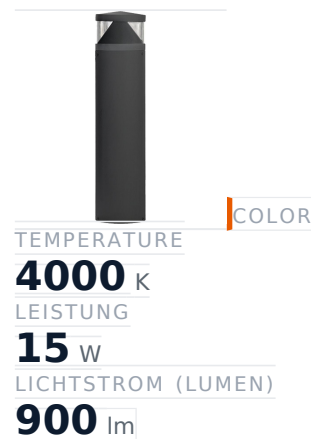

Glamox O35 Außenleuchte, 957 lm, 4000 K, schaltbar

Item no.	GL-5320023-508	Manufacturer	Glamox
Manufacturer no.	5320023-508	EAN	7020940387859

Glamox O35 outdoor luminaire – 957 lm, 4000 K, switchable.

TECHNICAL DATA

Article authenticity	Original product
Color Temperature	4000K
Condition of article	New
Country of Manufacture	Germany
ESD-Ausführung	TEC
Leistung	15 W
Lichtstrom (Lumen)	900 lm
Schutzart	IP65
Serie	O35
Steuerung / Betriebsgerät	Schaltbar (HF)
Weight	2.54 kg

STANDARDS & COMPLIANCE

ESD safe

DESCRIPTION

The **Glamox O35** is a professional outdoor luminaire delivering 957 lm at 4000 K.

- **Luminous flux:** 957 lm
- **Power:** 15 W
- **Colour temperature:** 4000 K
- **Colour rendering:** Ra80
- **IP rating:** IP65

- **Control gear:** switchable
- **Service life:** 50 000 h
- **Shape:** Rund
- **Material:** PC (Polycarbonat)
- **Brand:** Glamox

High-quality Glamox LED lighting for durable, energy-efficient operation.