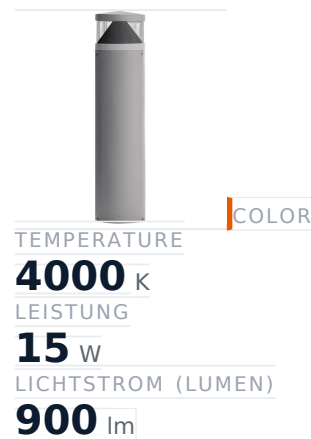

Glamox O35 Außenleuchte, 957 lm, 4000 K, schaltbar

Item no.	GL-5320056-508	Manufacturer	Glamox
Manufacturer no.	5320056-508	EAN	7020940387842

Glamox O35 outdoor luminaire – 957 lm, 4000 K, switchable.

TECHNICAL DATA

Article authenticity	Original product
Color Temperature	4000K
Condition of article	New
Country of Manufacture	Germany
ESD-Ausführung	TEC
Leistung	15 W
Lichtstrom (Lumen)	900 lm
Schutzart	IP65
Serie	O35
Steuerung / Betriebsgerät	Schaltbar (HF)
Weight	4.36 kg

STANDARDS & COMPLIANCE

ESD safe

DESCRIPTION

The **Glamox O35** is a professional outdoor luminaire delivering 957 lm at 4000 K.

- **Luminous flux:** 957 lm
- **Power:** 15 W
- **Colour temperature:** 4000 K
- **Colour rendering:** Ra80
- **IP rating:** IP65

- **Control gear:** switchable
- **Service life:** 50 000 h
- **Shape:** Rund
- **Material:** PC (Polycarbonat)
- **Brand:** Glamox

High-quality Glamox LED lighting for durable, energy-efficient operation.