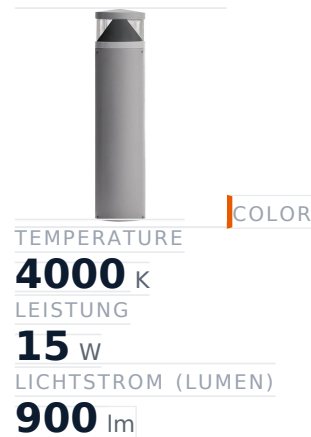

Glamox O35 Außenleuchte, 957 lm, 4000 K, schaltbar

Item no.	GL-5320054-508	Manufacturer	Glamox
Manufacturer no.	5320054-508	EAN	7020940387835

Glamox O35 outdoor luminaire – 957 lm, 4000 K, switchable.

TECHNICAL DATA

Article authenticity	Original product
Color Temperature	4000K
Condition of article	New
Country of Manufacture	Germany
ESD-Ausführung	TEC
Leistung	15 W
Lichtstrom (Lumen)	900 lm
Schutzart	IP65
Serie	O35
Steuerung / Betriebsgerät	Schaltbar (HF)
Weight	4.32 kg

STANDARDS & COMPLIANCE

ESD safe

DESCRIPTION

The **Glamox O35** is a professional outdoor luminaire delivering 957 lm at 4000 K.

- **Luminous flux:** 957 lm
- **Power:** 15 W
- **Colour temperature:** 4000 K
- **Colour rendering:** Ra80
- **IP rating:** IP65

- **Control gear:** switchable
- **Service life:** 50 000 h
- **Shape:** Rund
- **Material:** Aluminium
- **Brand:** Glamox

High-quality Glamox LED lighting for durable, energy-efficient operation.