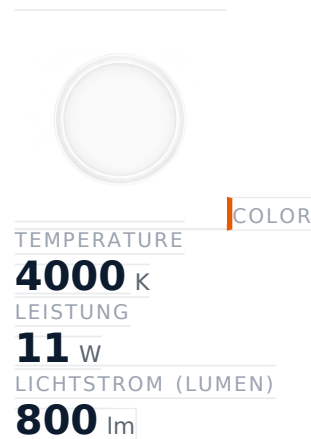

Glamox O85-S210 Außenleuchte, 802 lm, 4000 K, schaltbar

Item no.	GL-53300101	Manufacturer	Glamox
Manufacturer no.	53300101	EAN	7054130808466

Glamox O85-S210 outdoor luminaire - 802 lm, 4000 K, switchable.

TECHNICAL DATA

Article authenticity	Original product
Color Temperature	4000K
Condition of article	New
Country of Manufacture	Germany
ESD-Ausführung	TEC
Leistung	11 W
Lichtstrom (Lumen)	800 lm
Schutzart	IP66
Serie	O85-S210
Steuerung / Betriebsgerät	Schaltbar (HF)
Weight	1.46 kg

STANDARDS & COMPLIANCE

ESD safe

DESCRIPTION

The **Glamox O85-S210** is a professional outdoor luminaire delivering 802 lm at 4000 K.

- **Luminous flux:** 802 lm
- **Power:** 11 W
- **Colour temperature:** 4000 K
- **Colour rendering:** Ra80
- **IP rating:** IP66

- **Control gear:** switchable
- **Service life:** 50 000 h
- **Shape:** Rund
- **Material:** PC (Polycarbonat)
- **Brand:** Glamox

High-quality Glamox LED lighting for durable, energy-efficient operation.