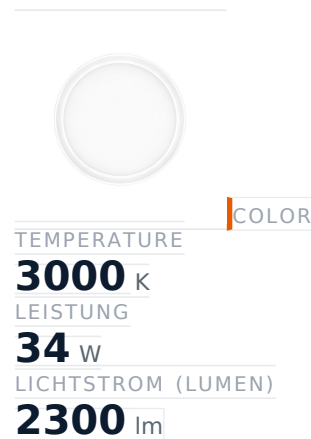

Glamox O85-S410 Außenleuchte, 2521 lm, 3000 K, schaltbar

Item no. **GL-5330221** Manufacturer **Glamox**
 Manufacturer no. **5330221** EAN **7020940332958**

Glamox O85-S410 outdoor luminaire - 2521 lm, 3000 K, switchable.

TECHNICAL DATA

Article authenticity	Original product
Color Temperature	3000K
Condition of article	New
Country of Manufacture	Germany
ESD-Ausführung	TEC
Leistung	34 W
Lichtstrom (Lumen)	2300 lm
Schutzart	IP66
Serie	O85-S410
Steuerung / Betriebsgerät	Schaltbar (HF)
Weight	3.98 kg

STANDARDS & COMPLIANCE

ESD safe

DESCRIPTION

The **Glamox O85-S410** is a professional outdoor luminaire delivering 2521 lm at 3000 K.

- **Luminous flux:** 2521 lm
- **Power:** 34 W
- **Colour temperature:** 3000 K
- **Colour rendering:** Ra80
- **IP rating:** IP66

- **Control gear:** switchable
- **Service life:** 50 000 h
- **Shape:** Rund
- **Material:** PC (Polycarbonat)
- **Brand:** Glamox

High-quality Glamox LED lighting for durable, energy-efficient operation.